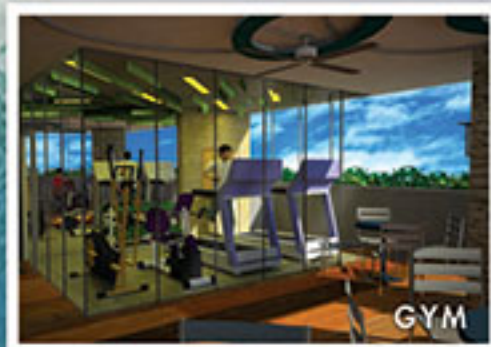

AMENITIES

All information and visuals shown in this sales material are intended to give a general idea of the project. Plans and details are subject to change without aforementioned notice from the developer.

FOR ANNOUNCEMENT PURPOSES ONLY
www.space.com.ph